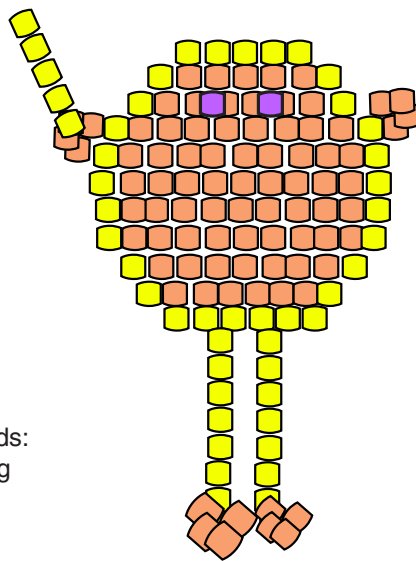

# SUNNYRAY®

FROM: Planetpals EARTHZONE / <http://www.planetpals.com>

LEVEL: Advanced

Basic Instructions for large beads:

3 yards of cord or plastic lacing

138 beads

50 yellow beads

2 purple beads

87 orange beads

Special instructions: This pattern will need to be reinforced.

PLANETPALS copyright Judith Gorgone

VISIT PLANETPALS AT [WWW.PLANETPALS.COM](http://WWW.PLANETPALS.COM)