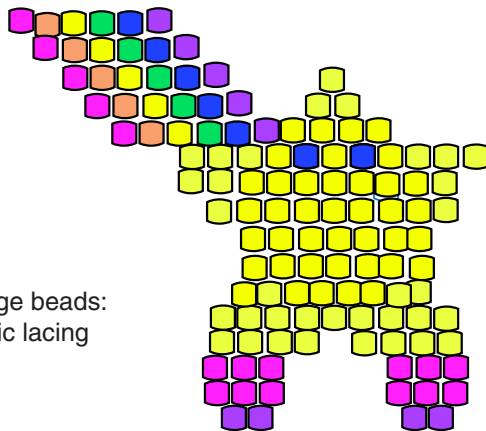

STARBRIGHT®

FROM: Planetpals EARTHZONE / <http://www.planetpals.com>

LEVEL: Advanced

Basic Instructions for large beads:

3 yards of cord or plastic lacing

117 beads

7 blue beads

76 yellow beads

7 purple beads

17 pink beads

5 orange beads

5 green beads

Special instructions: This pattern will need to be reinforced.

PLANETPALS copyright Judith Gorgone

VISIT PLANETPALS AT WWW.PLANETPALS.COM