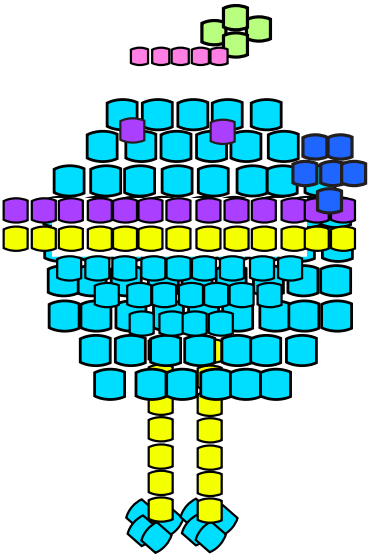

PLANET-TERRI

®

FROM: Planetpals EARTHZONE / <http://www.planetpals.com>

LEVEL: Advanced
Basic Instructions for large beads:
3 yards of cord or plastic lacing
119 beads
63 light blue beads
5 dark blue beads
27 yellow beads
5 pink beads
15 purple beads
4 green beads
Special instructions: This pattern will need to be reinforced.