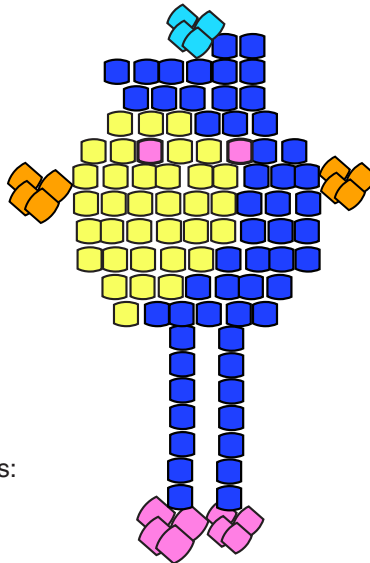

MOONBEAM®

FROM: Planetpals EARTHZONE / <http://www.planetpals.com>

LEVEL: Advanced

Basic Instructions for large beads:

3 yards of cord or plastic lacing

112 beads

4 light blue beads

55 dark blue beads

33 yellow beads

10 pink beads

10 orange beads

Special instructions: This pattern will need to be reinforced.

PLANETPALS copyright Judith Gorgone

VISIT PLANETPALS AT WWW.PLANETPALS.COM