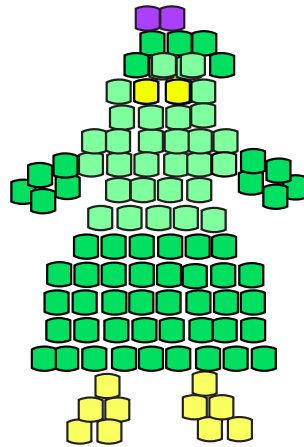

# GREEN-BEAN

®

FROM: Planetpals EARTHZONE / <http://www.planetpals.com>

LEVEL: Advanced

Basic Instructions for large beads:

3 yards of cord or plastic lacing

96 beads

29 light green beads

2 purple beads

12 yellow beads

53 dark green beads

Special instructions: This pattern will need to be reinforced.

PLANETPALS copyright Judith Gorgone

VISIT PLANETPALS AT [WWW.PLANETPALS.COM](http://WWW.PLANETPALS.COM)