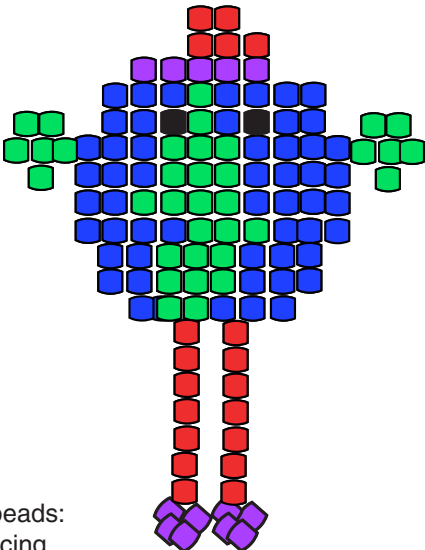

EARTHMAN®

FROM: Planetpals EARTHZONE / <http://www.planetpals.com>

LEVEL: Advanced
Basic Instructions for large beads:
3 yards of cord or plastic lacing
110 beads
39 blue beads
15 purple beads
2 black beads
19 red beads
35 dark green beads
Special instructions: This pattern will need to be reinforced.